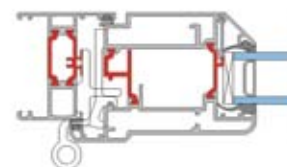

Interlock Detail

Cill Detail

Jamb Detail

Sizing

| Minimum Height | Maximum Height |
|----------------|----------------|
| 1800mm | 2400mm** |

| Minimum Width | Maximum Width |
|---------------|---------------|
| 700mm | 2000mm** |