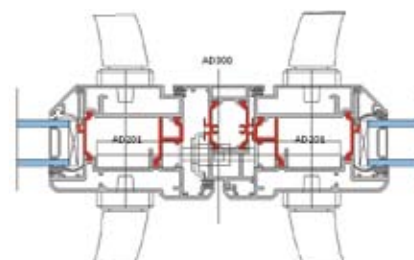

Interlock Detail

Cill Detail

Jamb Detail

Sizing

| Minimum Height | Maximum Height |
|----------------|----------------|
| 1800mm | 2400mm** |

| Minimum Width | Maximum Width |
|---------------|---------------|
| 700mm | 2000mm** |