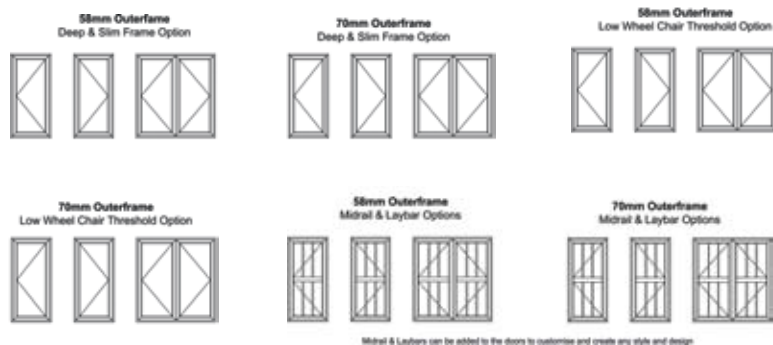

Interlock Detail

Cill Detail

Jamb Detail

Sizing

| Minimum Height | Maximum Height |
|----------------|----------------|
| 1800mm | 2400mm** |

| Minimum Width | Maximum Width |
|---------------|---------------|
| 700mm | 2000mm** |

| Maximum Sash Weight |
|---------------------|
| 80kgs** |

| Variations |
|---|
| Individual panel width not to exceed 1000mm |
| Panels heights, widths and weights are dependent on style and design. |
| **The sizes detailed above are for guidance only. |
| Please contact our Technical Office for further details |

Options

- Inward and outward opening for both single and double doors
- Slim and deep outerframes including low thresholds to suit any application
- Glazing size range of 28mm to 44mm
- Low threshold option to comply to Part M – Building Regulation
- Full range of suited and customisable hardware
- Available in any standard RAL colour and dual colour option

Configurations

Advanced Plus Entrance Doors are available in a wide range of styles and designs. Doors are made to your exacting requirements and can include Georgian, diamond and leaded designs in the glass, decorative aluminium panels and a choice of hardware.