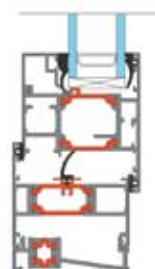

Design Features

- A range of coupling & mullion options to suit varying structural/wind load requirements
- Internally or externally glazed options
- Flat, chamfered or Ovolo details to achieve traditional or contemporary appearances
- 58mm or 70mm frame depth to accommodate varying types of applications
- Unique polyamide thermal break design to improve thermal performance
- Accommodates all standard hardware including Euro groove mounted locking systems

Head Detail

Coupling Detail

Cill Detail

Sizing

Minimum Height	Maximum Height
350mm	Scope/Application

Minimum Width	Maximum Width
350mm	Scope/Application

Maximum Sash Weight
Scope/Application

Variations
<p>Sash size and operation will depend on hardware used.</p> <p>Sash heights, widths and weights are dependent on style and design.</p> <p>**The sizes detailed above are for guidance only.</p> <p>Please contact our Technical Office for further details</p>