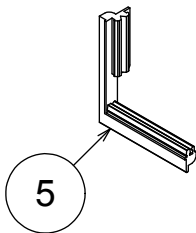

Gasket Placement

ITEM	PART NO.	DESCRIPTION
1	RX609	FSD Sash Seal (Interlocking)
2	RX617 RH	Corner Moulding (Top Hinge) RH
3	RX617 LH	Corner Moulding (Top Hinge) LH
4	RX619 RH	Corner Moulding (Bottom Hinge) RH
5	RX619 LH	Corner Moulding (Bottom Hinge) LH

RX617 LH

RX617 RH

RX619 LH

RX619 RH

5

4

Gasket Placement

ITEM	PART NO.	DESCRIPTION
1	RX613	FSD Sash Seal (Interlocking)
2	RX617 RH	Corner Moulding (Top Hinge) RH
3	RX617 LH	Corner Moulding (Top Hinge) LH
4	RX619 RH	Corner Moulding (Bottom Hinge) RH
5	RX619 LH	Corner Moulding (Bottom Hinge) LH
6	RX616 LH	Corner Moulding (Top Bogie) LH
7	RX616 RH	Corner Moulding (Top Bogie) RH
8	RX618 LH	Corner Moulding (Bottom Bogie) LH
9	RX618 RH	Corner Moulding (Bottom Bogie) RH
10	RX615	FSD Sash Seal (Cill)
11	RX610	SS Track
12	RX957	Woolpile 6mm Grey