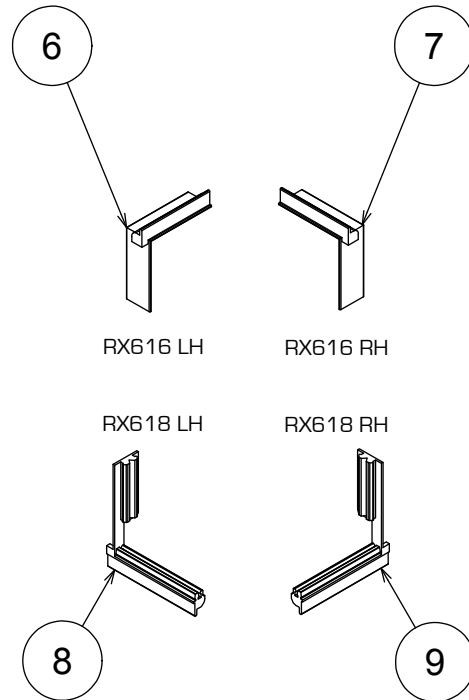

Seala & Gaskets

				
	<p><b>RX616</b></p> <p>Top Bogie Corner Gasket</p> <p>-</p>	20	● Black	FSD Leaf
	<p><b>RX617</b></p> <p>Top Corner Gasket</p> <p>-</p>	20	● Black	FSD Leaf
	<p><b>RX618</b></p> <p>Bottom Bogie Corner Gasket</p> <p>-</p>	20	● Black	FSD Leaf
	<p><b>RX619</b></p> <p>Bottom Corner Gasket</p> <p>-</p>	20	● Black	FSD Leaf
 	<p><b>PX302</b></p> <p>4.8mm x 7mm Woolpile</p> <p>150m</p>	1	<del></del> Finish	FSD Outer Frame

Gasket Placement

ITEM	PART NO.	DESCRIPTION
1	RX609	FSD Sash Seal (Interlocking)
2	RX617 RH	Corner Moulding (Top Hinge) RH
3	RX617 LH	Corner Moulding (Top Hinge) LH
4	RX619 RH	Corner Moulding (Bottom Hinge) RH
5	RX619 LH	Corner Moulding (Bottom Hinge) LH

RX617 LH

RX617 RH

RX619 LH

RX619 RH

5

4

Gasket Placement

ITEM	PART NO.	DESCRIPTION
1	RX613	FSD Sash Seal (Interlocking)
2	RX617 RH	Corner Moulding (Top Hinge) RH
3	RX617 LH	Corner Moulding (Top Hinge) LH
4	RX619 RH	Corner Moulding (Bottom Hinge) RH
5	RX619 LH	Corner Moulding (Bottom Hinge) LH
6	RX616 LH	Corner Moulding (Top Bogie) LH
7	RX616 RH	Corner Moulding (Top Bogie) RH
8	RX618 LH	Corner Moulding (Bottom Bogie) LH
9	RX618 RH	Corner Moulding (Bottom Bogie) RH
10	RX615	FSD Sash Seal (Cill)
11	RX610	SS Track
12	RX957	Woolpile 6mm Grey