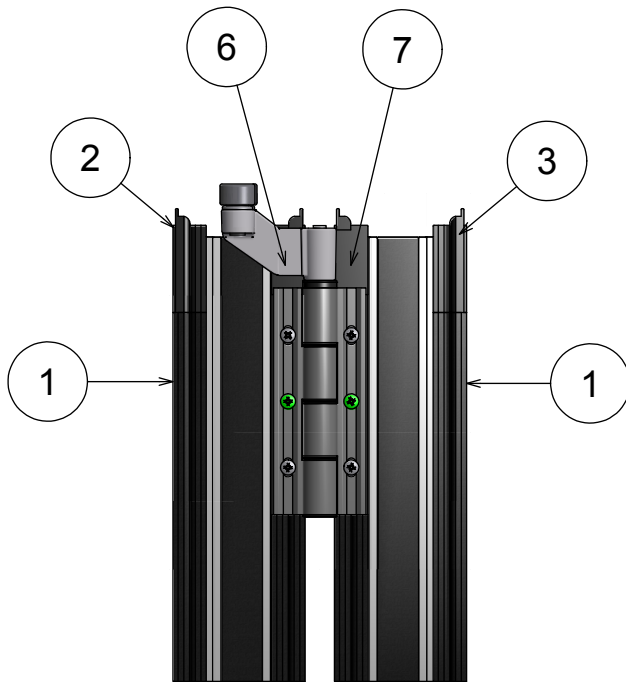

Gasket Placement

ITEM	PART NO.	DESCRIPTION
1	RX609	FSD Sash Seal (Interlocking)
2	RX617 RH	Corner Moulding (Top Hinge) RH
3	RX617 LH	Corner Moulding (Top Hinge) LH
4	RX619 RH	Corner Moulding (Bottom Hinge) RH
5	RX619 LH	Corner Moulding (Bottom Hinge) LH

RX617 LH

RX617 RH

RX619 LH

RX619 RH

5

4

Gasket Placement

ITEM	PART NO.	DESCRIPTION
1	RX613	FSD Sash Seal (Interlocking)
2	RX617 RH	Corner Moulding (Top Hinge) RH
3	RX617 LH	Corner Moulding (Top Hinge) LH
4	RX619 RH	Corner Moulding (Bottom Hinge) RH
5	RX619 LH	Corner Moulding (Bottom Hinge) LH
6	RX616 LH	Corner Moulding (Top Bogie) LH
7	RX616 RH	Corner Moulding (Top Bogie) RH
8	RX618 LH	Corner Moulding (Bottom Bogie) LH
9	RX618 RH	Corner Moulding (Bottom Bogie) RH
10	RX615	FSD Sash Seal (Cill)
11	RX610	SS Track
12	RX957	Woolpile 6mm Grey