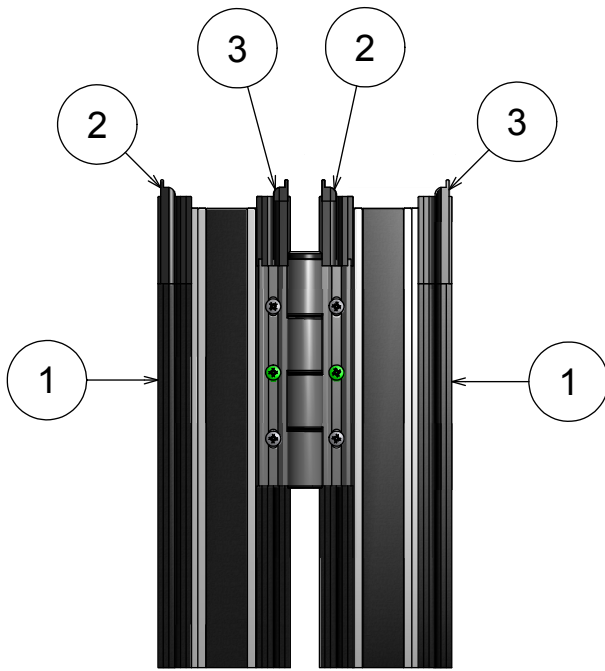

exactly your profile

Technical Manual

**beaufort**<sup>®</sup>  
Range

System Gaskets / Rubbers

					
		A-GS-302	1	 Black	Advanced Plus Frames / Transoms & Mullions
					2.5mm Wedge
					100m Coil
		A-GS-303	1	 Black	Advanced Plus Frames / Transoms & Mullions
					3mm Wedge
					100m Coil
		A-GS-304	1	 Black	Advanced Plus Frames / Transoms & Mullions
					4mm Wedge
					100m Coil
		A-GS-305	1	 Black	Advanced Plus Frames / Transoms & Mullions
					5mm Wedge
					100m Coil
		A-GS-306	1	 Black	Advanced Plus Frames / Transoms & Mullions
					6mm Wedge
					100m Coil

System Gaskets / Rubbers

				
	RX642 Jamb Plug -	1	● Black	P-06-100
	RX643 Jamb Plug -	1	● Black	P-06-100
	A-GS-240 Slide In E-Gasket 150m Coil	1	● Black	Advanced Plus Frames / Transoms & Mullions
	A-GS-504 Push In E-Gasket 100m Coils	1	● Black	Advanced Plus Frames / Transoms & Mullions
	RX644 Low Threshold Brush Pile 3m	1	● Black	P-00-211

System Gaskets / Rubbers

						
		RX611 FSD Track Seal 100m		1	● Black	FSD Outer Frames
		RX612 Bottom Frame Seal 100m		1	● Black	FSD Outer Frames
		RX609 Interlock & Jamb Seal 100m		1	● Black	FSD Outer Frames
		RX614 Head Seal 100m		1	● Black	P-06-200
		RX615 Bottom Carrier Seal 100m		1	● Black	P-00-211

Gasket Placement

ITEM	PART NO.	DESCRIPTION
1	RX609	FSD Sash Seal (Interlocking)
2	RX617 RH	Corner Moulding (Top Hinge) RH
3	RX617 LH	Corner Moulding (Top Hinge) LH
4	RX619 RH	Corner Moulding (Bottom Hinge) RH
5	RX619 LH	Corner Moulding (Bottom Hinge) LH