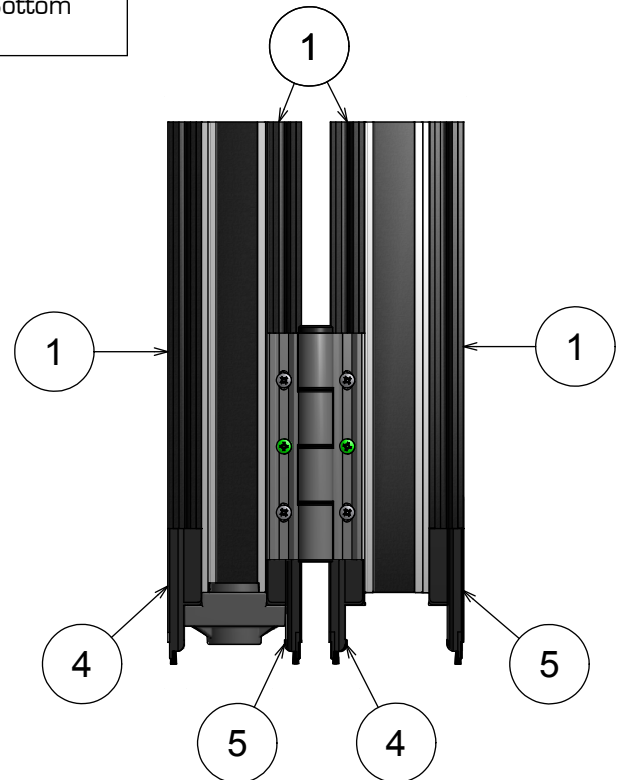

Gasket Placement

ITEM	PART NO.	DESCRIPTION
1	RX609	FSD Sash Seal (Interlocking)
2	RX617 RH	Corner Moulding (Top Hinge) RH
3	RX617 LH	Corner Moulding (Top Hinge) LH
4	RX619 RH	Corner Moulding (Bottom Hinge) RH
5	RX619 LH	Corner Moulding (Bottom Hinge) LH

RX617 LH

RX617 RH

RX619 LH

RX619 RH

5

4

Gasket Placement

ITEM	PART NO.	DESCRIPTION
1	RX613	FSD Sash Seal (Interlocking)
2	RX617 RH	Corner Moulding (Top Hinge) RH
3	RX617 LH	Corner Moulding (Top Hinge) LH
4	RX619 RH	Corner Moulding (Bottom Hinge) RH
5	RX619 LH	Corner Moulding (Bottom Hinge) LH
6	RX616 LH	Corner Moulding (Top Bogie) LH
7	RX616 RH	Corner Moulding (Top Bogie) RH
8	RX618 LH	Corner Moulding (Bottom Bogie) LH
9	RX618 RH	Corner Moulding (Bottom Bogie) RH
10	RX615	FSD Sash Seal (Cill)
11	RX610	SS Track
12	RX957	Woolpile 6mm Grey