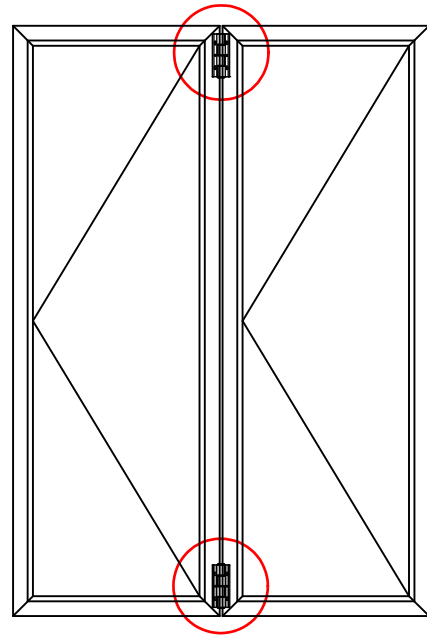

Gasket Placement