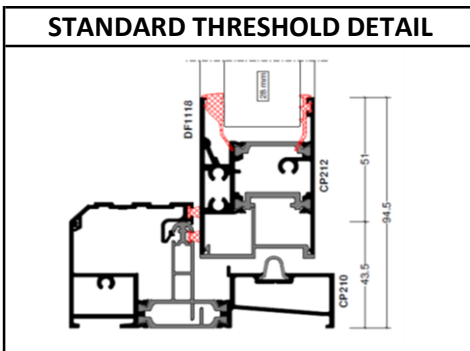

DOOR SIZES (mm)	WIDTH	HEIGHT
		
PLEASE CIRCLE REQUIRED CONFIGURATION - ALL VIEWED EXTERNALLY		

**OPTIONAL CILLS IF REQUIRED - (CILL HEIGHT 18mm)**

155mm <input type="checkbox"/>	190mm <input type="checkbox"/>
--------------------------------	--------------------------------

**OPTIONAL SUB-CILL LENGTH**  
(IF DIFFERENT FROM DOOR WIDTH)

	mm
--	----

**CILL HORNS - YES / NO**

LEFT	mm
RIGHT	mm

LOCKING TYPE	STANDARD 6 POINT LOCK
HANDLE COLOUR	WHITE / BLACK / SILVER ANODISED / GOLD / CHROME / POLISHED GOLD
CYLINDER TYPE	KEY/KEY / KEY/THUMBTURN
TRICKLE VENTS	YES / NO
TRICKLE VENT TYPE	CONCEALED IN HEAD / THROUGH 40MM ADD ON TO HEAD
TRICKLE VENT COLOUR	WHITE / BLACK / GREY 7016 M / COLOUR MATCHED
TRICKLE VENT EA	4000mm <sup>2</sup> / 8000mm <sup>2</sup>
GLAZING THICKNESS	28mm ONLY