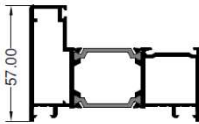

Overall sizes (including cills & add on profiles)

Width		Height	
-------	--	--------	--

COLOUR MATCHED TRICKLE VENTS WILL BE PRICED PER ORDER / QUOTE - PLEASE NOTE COLOUR REQUIRED

SKETCH YOUR REQUIREMENTS BELOW, ALL VIEWED FROM THE OUTSIDE, INDICATE TRICKLE VENT POSITION ON DRAWING

Design	Add on	
Mark Double Door Master Leaf & Mid Rail Centreline Where Cills Are Required Mark Mid Rail Centrelines From Under Side Of Cill	Head	
	Cill	
	L/H Jamb	
	R/H Jamb	

Outer Frame Options (Please circle)

DF310 Square Frame

DF305 Softline Frame

Glazing Beads:	Bevelled / Square
Door Opening:	Inwards / Outwards
Mid-rail Type:	120mm / 66mm / Slim transom - *Please Note Centreline Above/Below
Threshold Type:	57mm Frame all round / 15mm Low threshold
Cill:	None / Drainage Tray / 100mm / 135mm / 155mm / 190mm / 250mm
Cill Horns:	Yes* / No - *Please Note Below
Glass Thickness:	24mm / 28mm / 32mm (32mm - Square Bead Only)
To Meet PAS24?	Yes / No
Hinge Type:	Standard (DFP1650/1651) / Extended Throw (DFP 1673)**
Hinge Colour:	White / Black / Silver Anodised
Handles Required	Internally & Externally / Internally Only
Handle Colour	White / Black / Silver Anodised / Chrome / Gold / Polished Gold
Cylinder Type:	Key/Key / Key/Thumbturn
Slave Leaf Operation:	Handle Operated Shoot Bolts* / Concealed finger bolts
90° Door Restrictors:	Yes / No
Trickle Vents:	Yes* / No - *Will Require Add On To Head
Trickle Vent Colour:	White / Black / Grey 7016 M / Colour Matched
Trickle Vent EA:	4000mm ² / 8000mm ²