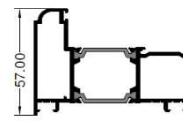

Overall sizes (including cills & add on profiles)

Width		Height	
-------	--	--------	--

COLOUR MATCHED TRICKLE VENTS WILL BE PRICED PER ORDER / QUOTE - PLEASE NOTE COLOUR REQUIRED

SKETCH YOUR REQUIREMENTS BELOW, ALL VIEWED FROM THE OUTSIDE, INDICATE TRICKLE VENT POSITION ON DRAWING

Design	Add on	
Mark Double Door Master Leaf & Mid Rail Centreline Where Cills Are Required Mark Mid Rail Centrelines From Under Side Of Cill	Head	
	Cill	
	L/H Jamb	
	R/H Jamb	

Outer Frame Options (Please circle)

DF310 Square Frame

DF305 Softline Frame

Glazing Beads:	Bevelled / Square
Door Opening:	Inwards / Outwards
Mid-rail Type:	120mm / 66mm / Slim transom - *Please Note Centreline Above/Below
Threshold Type:	57mm Frame all round / 15mm Low threshold
Cill:	None / Drainage Tray / 100mm / 135mm / 155mm / 190mm / 250mm
Cill Horns:	Yes* / No - *Please Note Below
Glass Thickness:	24mm / 28mm / 32mm (32mm - Square Bead Only)
To Meet PAS24?	Yes / No
Hinge Type:	Standard (DFP1650/1651) / Extended Throw (DFP 1673)**
Hinge Colour:	White / Black / Silver Anodised
Handles Required	Internally & Externally / Internally Only
Handle Colour	White / Black / Silver Anodised / Chrome / Gold / Polished Gold
Cylinder Type:	Key/Key / Key/Thumbturn
Slave Leaf Operation:	Handle Operated Shoot Bolts* / Concealed finger bolts
90° Door Restrictors:	Yes / No
Trickle Vents:	Yes* / No - *Will Require Add On To Head
Trickle Vent Colour:	White / Black / Grey 7016 M / Colour Matched
Trickle Vent EA:	4000mm ² / 8000mm ²