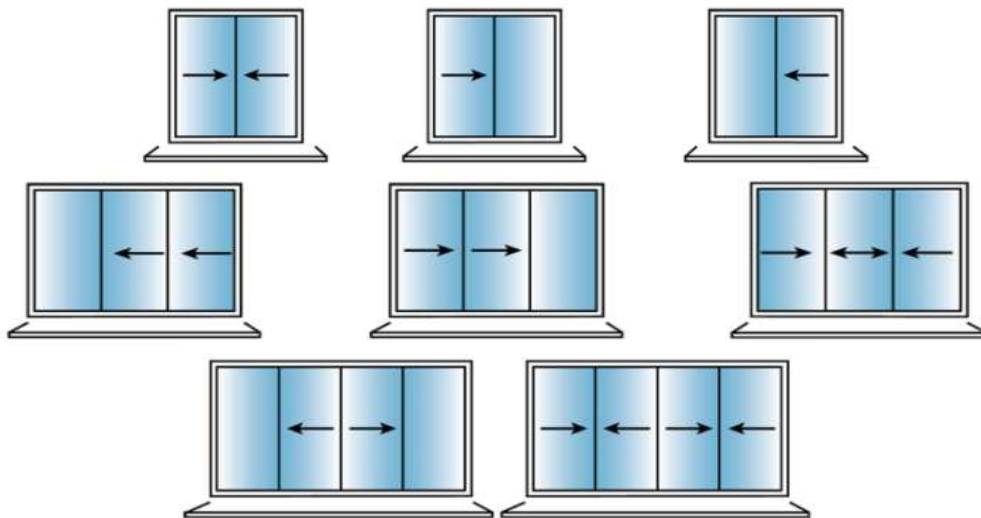

CUSTOMER: _____ DATE REQ: _____
REFERENCE: _____ ORDER / QUOTE _____

INTERNAL COLOUR			
POWDER COAT FINISH	GLOSS / MATT / SATIN		
EXTERNAL COLOUR			
POWDER COAT FINISH	GLOSS / MATT / SATIN		
DOOR SIZES (mm)	WIDTH	HEIGHT	
2 Panel Door Configurations:		X-X	X-O O-X
3 Panel Door Configurations:		O-X-X	X-X-O X-X-X
4 Panel Door Configurations:		O-X-X-O	X-X-X-X

COLOUR MATCHED TRICKLE VENTS WILL BE PRICED PER ORDER / QUOTE - PLEASE NOTE COLOUR REQUIRED

DESIGN VIEWED EXTERNALLY

ADDITIONAL OPTIONS

42mm ADD ON TO HEAD

YES / NO

TRICKLE VENT TO ADD ON

YES / NO

TRICKLE VENT COLOUR

WHITE / BLACK / GREY 7016 M / COLOUR MATCHED

TRICKLE VENT EA

4000mm² / 8000MM²

CILL OPTIONS

*FOR CILL HORNS PLEASE NOTE BELOW

150mm / 190mm / 225mm / NO CILL

HANDLE COLOUR OPTIONS

WHITE / BLACK / SILVER ANODISED / GOLD / CHROME / POLISHED GOLD

ADDITIONAL DETAILS