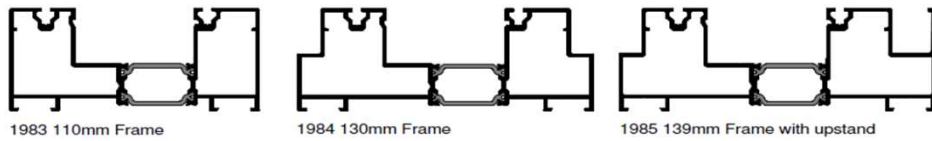

DOOR SIZES (mm)	WIDTH	HEIGHT		
2 Panel Door Configurations:		O-X	X-O	X-X
3 Panel Door Configurations:		O-X-O		
4 Panel Door Configurations:		O-X-X-O		

3 Panel Door Configurations:		X-X-O	O-X-X	X-X-X

2 Panel Door Configurations:		O-X	X-O	X-X	
3 Panel Door Configurations:		O-X-O	O-X-X	X-X-O	X-X-X
4 Panel Door Configurations:		O-X-X-O	X-X-X-X		

*MULTIPOINT LOCKING MECHANISM
 MAXIMUM PANEL SIZES - 2700mm X 2700mm
 CP130 SLIDE ONLY PATIO DOORS ARE SUPPLIED WITH LEVER HANDLES BOTH SIDES*

HANDLE COLOUR	WHITE / BLACK / SILVER ANODISED / CHROME / ANTHRACITE GREY / COLOUR MATCHED		
ADD ON PROFILES	26mm / 39mm / 52mm		
CYLINDER TYPE	KEY/KEY / KEY/THUMBTURN		
TRICKLE VENTS	YES* / NO - *REQUIRES ADD ON TO HEAD		
TRICKLE VENT COLOUR	WHITE / BLACK / GREY 7016 M / COLOUR MATCHED		
TRICKLE VENT EA	4000mm ² / 8000MM ²		
GLAZING THICKNESS	24mm / 28mm / 32mm / OTHER (UP TO 43mm)		mm
SUB-CILL OPTIONS	NO SUB-CILL / 200mm SUB-CILL** / 240mm SUB-CILL** / 300mm SUB-CILL		
CILL HORNS (mm)	YES / NO	LEFT	RIGHT